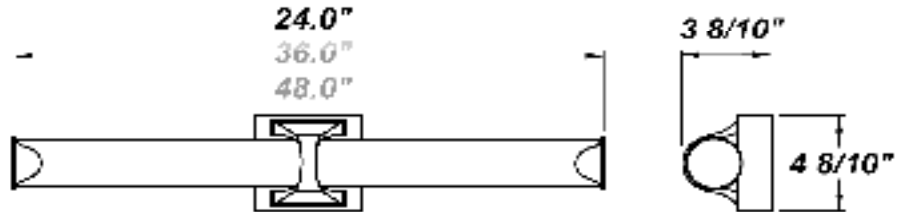

RAPTOR SMALL BFP LED

Architectural Indoor

PROJECT:	
TYPE:	
PO#:	QTY:
COMMENTS:	

FEATURES

- ADA Compliant
- CRI > 80
- Die-Formed Cold-Rolled Steel Housing
- Energy Star Listed
- ETL/cETL Listed For Dry Locations
- High Transmission Acrylic Optical Shade
- LED Light Fixture
- Wall Mounted
- 120V - 277V
- 5 Years Warranty on Driver and LED Module

LINE DRAWING

LINE DRAWING NOT TO SCALE

FINISHES

Oil Rubbed
Bronze