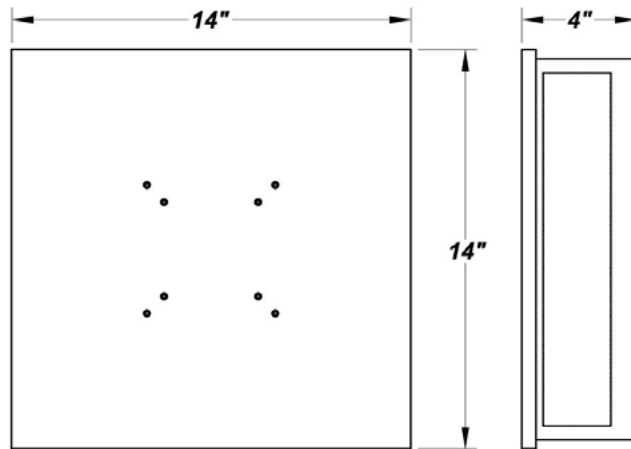

LINE DRAWING

LINE DRAWING NOT TO SCALE

FINISHES

Antique Copper

Antique Silver

Bronze Mist

Matte Silver

Sand

Swedish Steel

Textured Black

Textured Bronze

Textured White

For RAL Colors & Custom Match - Contact Teron Lighting Inc.