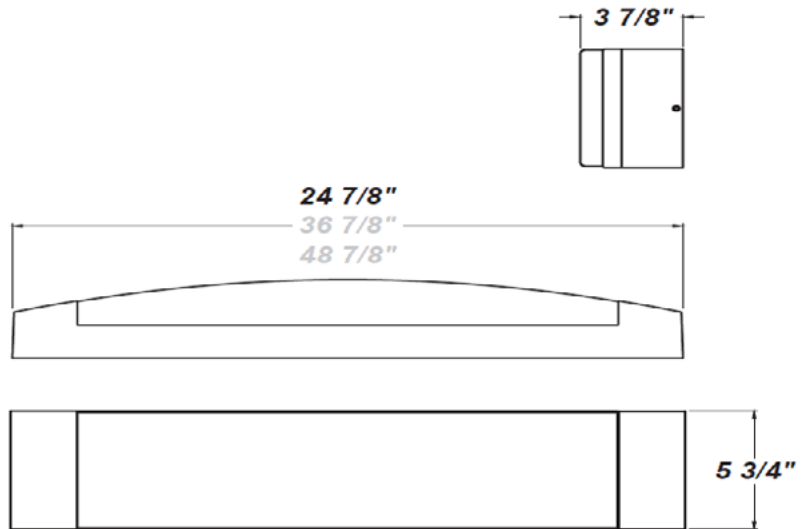

LINE DRAWING

LINE DRAWING NOT TO SCALE

FINISHES

Antique Copper

Antique Silver

Bronze Mist

Matte Silver

Sand

Swedish Steel

Textured Black

Textured Bronze

Textured White

For RAL Colors & Custom Match - Contact Teron Lighting Inc.