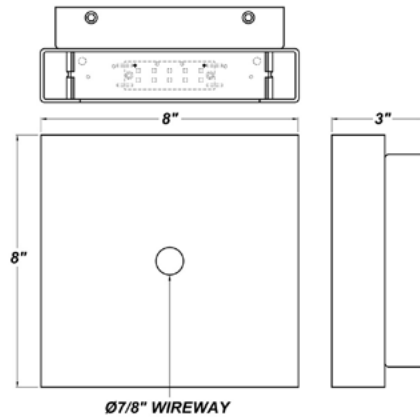

CONCERTO UDL W LED

Architectural Outdoor

PROJECT:		
TYPE:		
PO#:		QTY:
COMMENTS:		

FEATURES

- ADA Compliant
- Aluminum Fixture w/ Textured White Powder Coat Finish
- Aluminum Mounting Plate Mounts to Wall Surface (Centered Over And Attached to J-Box)
- CSA Listed Wet Location For Wall Mount
- Dimmable @ 120/277V
- Direct Up / Down Lighting
- LED Light Fixture
- LEDs Are Shielded And Not Exposed
- Standard IP66 Rated Driver
- Surge Protector
- Wet Location LED Modules
- 0-10V Dimmable

LINE DRAWING

LINE DRAWING NOT TO SCALE

FINISHES

Antique Copper

Antique Silver

Bronze Mist

Matte Silver

Sand

Swedish Steel

Textured Black

Textured Bronze

Textured White

For RAL Colors & Custom Match - Contact Teron Lighting Inc.