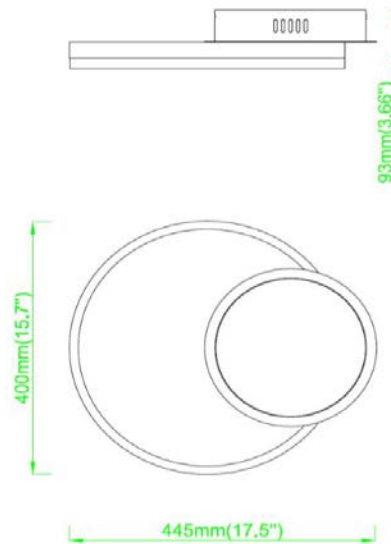

LUNAR 1T SM C LED

Architectural Indoor

PROJECT:	
TYPE:	
PO#:	QTY:
COMMENTS:	

FEATURES

- 0-10V Dimmable
- Acrylic Lens
- Circular Driver Box (Standard)
- Color Selectable 30K/35K/40K
- Direct Down Light
- LED Light Fixture
- Low Profile Seamless Aluminum Frame
- UL Listed Dry Location For Ceiling Mount

LINE DRAWING

LINE DRAWING NOT TO SCALE

FINISHES

Matte Black

Matte White

Platinum

LUNAR 1T SM C LED

Architectural Indoor

Aesthetics & Options

TRIM	FINISH	COLOR TEMP
Not Applicable	BK - Matte Black MW - Matte White (Standard) PL - Platinum	SL - Color Selectable (30/35/40K)
ORDER INFO		
Not Applicable Example ^	BK	SL

PROD	SOURCE	30K SPECS
LNR1T-SM-C	L20.0	<ul style="list-style-type: none"> • 30K - 3000K Color Temp • 1500 LED Source Lumens • 75 Lumens Per Watt • 80 CRI