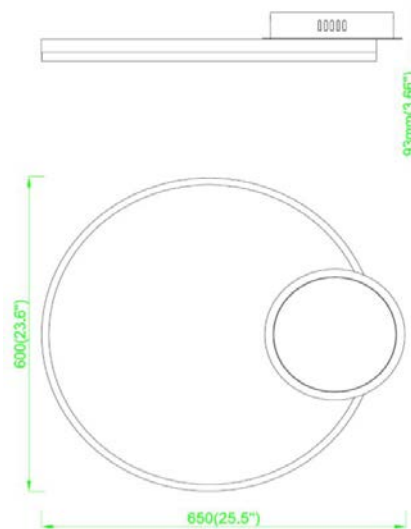

LUNAR 1T LG C LED

Architectural Indoor

PROJECT:	
TYPE:	
PO#:	QTY:
COMMENTS:	

FEATURES

- 0-10V Dimmable
- Acrylic Lens
- Circular Driver Box (Standard)
- Color Selectable 30K/35K/40K
- Direct Down Light
- LED Light Fixture
- Low Profile Seamless Aluminum Frame
- UL Listed Dry Location For Ceiling Mount

LINE DRAWING

LINE DRAWING NOT TO SCALE

FINISHES

Matte Black

Matte White

Platinum

LUNAR 1T LG C LED

Architectural Indoor