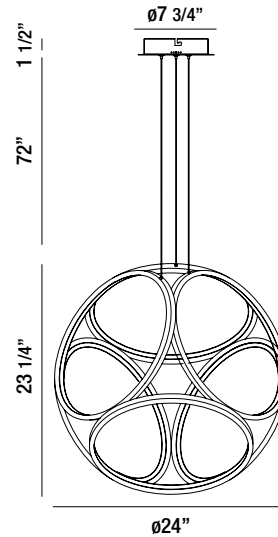

## FEATURES

- Adjustable Wire Cable
- Ceiling Mounted
- Dimmable @ 120V
- LED Light Fixture
- Steel Composition
- T24 Listed
- 4.4 lbs.
- 80+ CRI

## LINE DRAWING

LINE DRAWING NOT TO SCALE