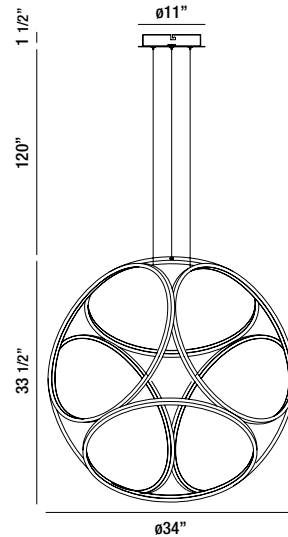

LINE DRAWING

LINE DRAWING NOT TO SCALE

FINISHES

Chrome

Gold

For RAL Colors
& Custom
Match -
Contact Teron
Lighting Inc.