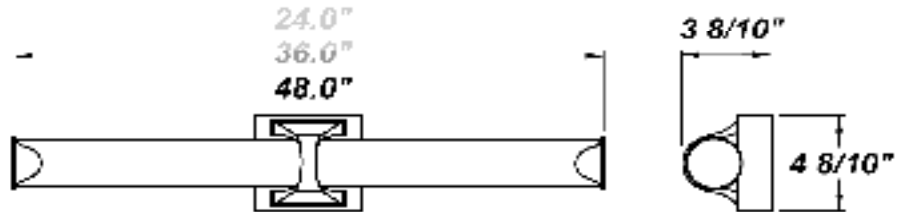

RAPTOR LARGE BFP LED

Architectural Indoor

PROJECT:	
TYPE:	
PO#:	QTY:
COMMENTS:	

FEATURES

- ADA Compliant
- CRI > 80
- Die-Formed Cold-Rolled Steel Housing
- Energy Star Listed
- ETL/cETL Listed For Dry Locations
- High Transmission Acrylic Optical Shade
- LED Light Fixture
- Multi Color Temperature (3000K, 3500K, 4000K)
- UL Listed
- Wall Mounted
- 120V - 277V
- 5 Years Warranty on Driver and LED Module

LINE DRAWING

LINE DRAWING NOT TO SCALE

FINISHES

Oil Rubbed
Bronze

Satin Nickel