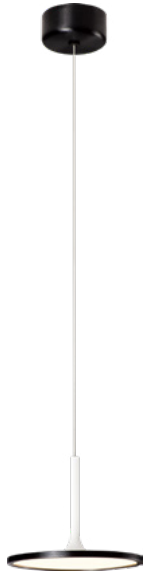

PESEO SMALL LED

Architectural Indoor

PROJECT:	
TYPE:	
PO#:	QTY:
COMMENTS:	

FEATURES

- Adjustable Cable
- Aluminum Construction
- Ceiling Mounted
- CRI \geq 90
- Dimmable @ 120V (100% - 10%)
- Dimming Driver Contained In Canopy
- Dual Finish - Matte White with Brushed Black Trim
- ETL Listed For Dry Locations
- LED Light Fixture
- Polystyrene Diffuser Lamp Shade
- 120V Only
- 2" Recommended Minimum Cable Length; Max Fixture Length 128.7"
- ~50,000 Hour Rated LED Life

LINE DRAWING

LINE DRAWING NOT TO SCALE

FINISHES

Brushed
Black

Matte White

PESEO SMALL LED

Architectural Indoor

Fixture Core

PROJECT:	
TYPE:	
PO#:	QTY:
COMMENTS:	

PRODUCT CODE	SOURCE/WATTAGE	VOLTAGE	DIMMING DRIVER
PESS - Peseo Small LED	L15.0-LT700 - 15W @ 700mA ELV Low Voltage 2-Wire Dimming Electronic Driver (Leading or Trailing Edge)	120V	ELV or TRIAC Dimming @ 120V
ORDER INFO			
PESS	L15.0-LT700	120V	ELV, TRIAC

Example ^

Aesthetics & Options

TRIM	FINISH	COLOR TEMP	OPTIONS
Not Applicable	MH/BBK - Matte White with Bushed Black Trim	30K - 3000K Color Temp	Not Applicable
ORDER INFO			
Not Applicable	MH/BBK	30K	Not Applicable