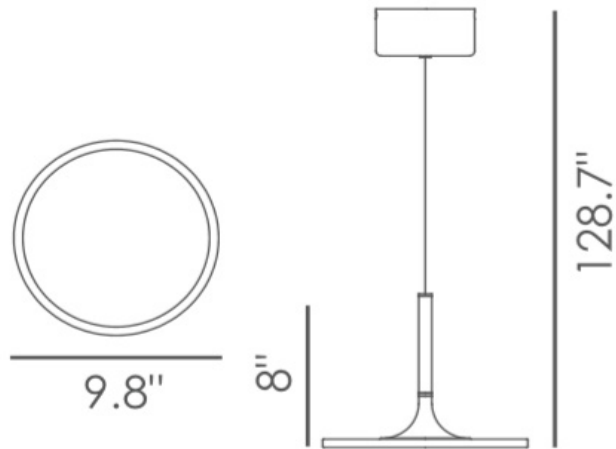

PESEO SMALL LED

Architectural Indoor

PROJECT:	
TYPE:	
PO#:	QTY:
COMMENTS:	

FEATURES

- Adjustable Cable
- Aluminum Construction
- Ceiling Mounted
- CRI \geq 90
- Dimmable @ 120V (100% - 10%)
- Dimming Driver Contained In Canopy
- Dual Finish - Matte White with Brushed Black Trim
- ETL Listed For Dry Locations
- LED Light Fixture
- Polystyrene Diffuser Lamp Shade
- 120V Only
- 2" Recommended Minimum Cable Length; Max Fixture Length 128.7"
- ~50,000 Hour Rated LED Life

LINE DRAWING

LINE DRAWING NOT TO SCALE

FINISHES

Brushed
Black

Matte White

PESEO SMALL LED

Architectural Indoor

Fixture Core

Example ^

PROD	SOURCE	30K SPECS				
PESS	L15.0	<ul style="list-style-type: none"> • 30K - 3000K Color Temp • 1470 LED Source Lumens • 98 LED Source Lumens Per Watt • 816 Delivered LED Lumens • 54.4 Delivered LED Lumens Per Watt 				