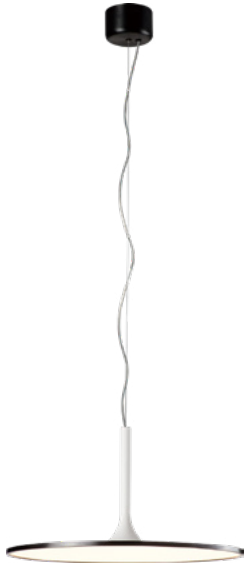

# PESEO LARGE LED

Architectural Indoor

PROJECT:	
TYPE:	
PO#:	QTY:
COMMENTS:	

## FEATURES

- Adjustable Cable
- Aluminum Construction
- Ceiling Mounted
- CRI  $\geq$  90
- Dimmable @ 120V (100% - 10%)
- Dimming Driver Contained In Canopy
- Dual Finish - Matte White with Brushed Black Trim
- ETL Listed For Dry Locations
- LED Light Fixture
- Polystyrene Diffuser Lamp Shade
- 120V Only
- 2" Recommended Minimum Cable Length; Max Fixture Length 135"
- ~50,000 Hour Rated LED Life

## LINE DRAWING

LINE DRAWING NOT TO SCALE

Example ^

PROD	SOURCE	30K SPECS				
<b>PESL</b>	L39.0	<ul style="list-style-type: none"> <li>• 30K - 3000K Color Temp</li> <li>• 3600 LED Source Lumens</li> <li>• 92.3 LED Source Lumens Per Watt</li> <li>• 2422 Delivered LED Lumens</li> <li>• 62.1 Delivered LED Lumens Per Watt</li> </ul>				