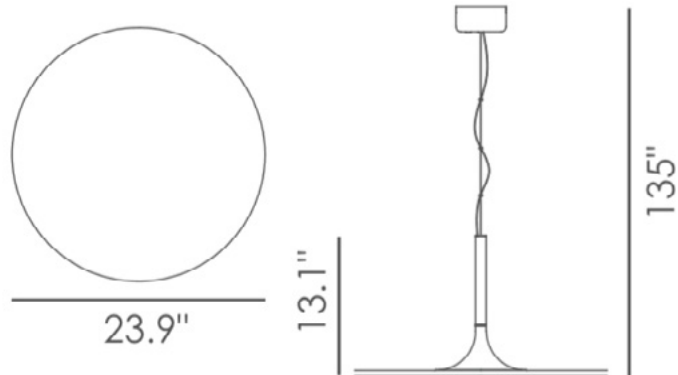

## FEATURES

- Adjustable Cable
- Aluminum Construction
- Ceiling Mounted
- CRI  $\geq$  90
- Dimmable @ 120V (100% - 10%)
- Dimming Driver Contained In Canopy
- Dual Finish - Matte White with Brushed Black Trim
- ETL Listed For Dry Locations
- LED Light Fixture
- Polystyrene Diffuser Lamp Shade
- 120V Only
- 2" Recommended Minimum Cable Length; Max Fixture Length 135"
- ~50,000 Hour Rated LED Life

## LINE DRAWING

LINE DRAWING NOT TO SCALE