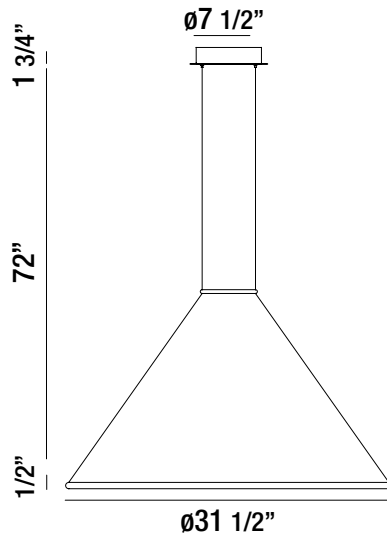

LINE DRAWING

LINE DRAWING NOT TO SCALE

FINISHES

Chrome

For RAL Colors
& Custom
Match -
Contact Teron
Lighting Inc.