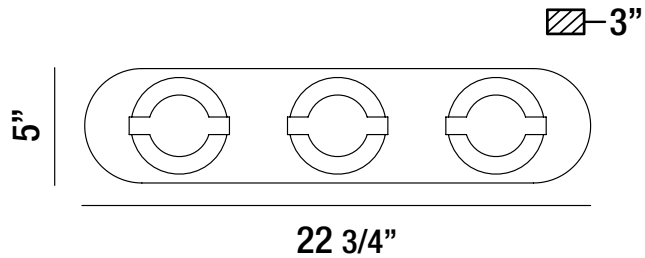

## FEATURES

- ADA Compliant
- Dimmable @ 120V
- ETL/cETL Listed for Damp Locations
- LED Light Fixture
- Steel Composition
- Wall Mounted
- 4 lbs.
- 90 CRI

## LINE DRAWING

LINE DRAWING NOT TO SCALE