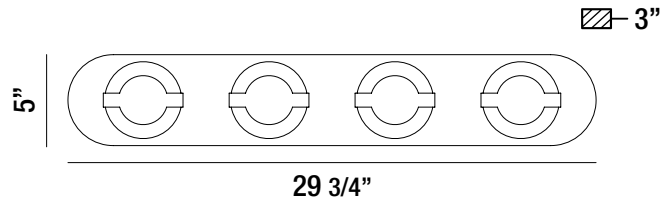

## FEATURES

- ADA Compliant
- Dimmable @ 120V
- ETL/cETL Listed for Damp Locations
- LED Light Fixture
- Steel Composition
- Wall Mounted
- 5 lbs.
- 90 CRI

## LINE DRAWING

LINE DRAWING NOT TO SCALE