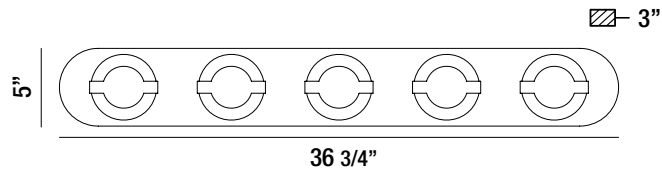

NEKICH LARGE LED

Architectural Indoor

PROJECT:	
TYPE:	
PO#:	QTY:
COMMENTS:	

FEATURES

- ADA Compliant
- Dimmable @ 120V
- ETL/cETL Listed for Damp Locations
- LED Light Fixture
- Steel Composition
- Wall Mounted
- 6.6 lbs.
- 90 CRI

LINE DRAWING

LINE DRAWING NOT TO SCALE

FINISHES

Chrome

For RAL Colors
& Custom
Match -
**Contact Teron
Lighting Inc.**

NEKICH LARGE LED

Architectural Indoor

Fixture Core