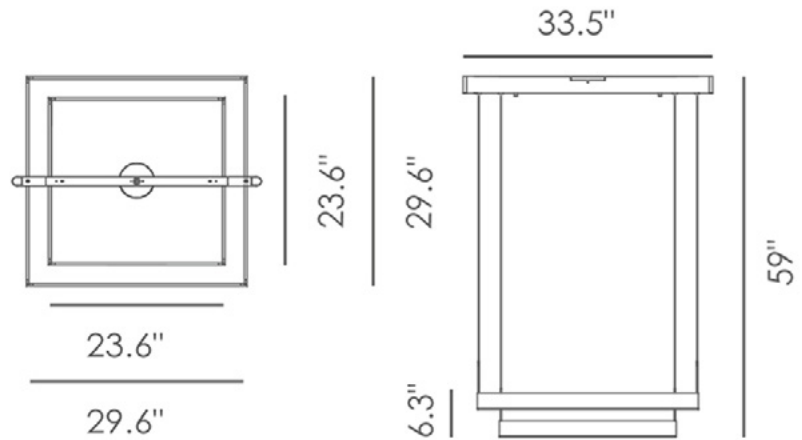

- Acrylic Lens
- Adjustable Cable
- Aluminum Construction
- Ceiling Mounted
- CRI \geq 90
- Dimmable @ 120V (100% - 10%)
- Dimming Driver Contained In Canopy
- ETL Listed For Dry Locations
- LED Light Fixture
- 120V Only
- 2" Recommended Minimum Cable Length; 59" Maximum Fixture Length
- 2 Total Lights
- ~50,000 Hour Rated LED Life

LINE DRAWING

LINE DRAWING NOT TO SCALE

FINISHES

Deep Taupe Brushed Gold

MONZA DOUBLE SQUARE LED

Architectural Indoor

Fixture Core

PROJECT:	
TYPE:	
PO#:	QTY:
COMMENTS:	