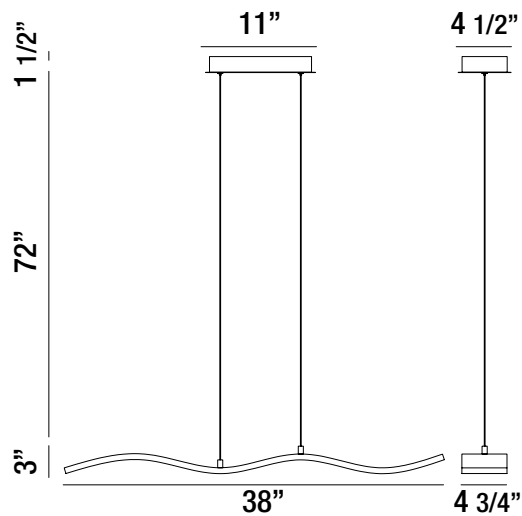

LINE DRAWING

LINE DRAWING NOT TO SCALE

FINISHES

Black

For RAL Colors
& Custom
Match -
Contact Teron
Lighting Inc.