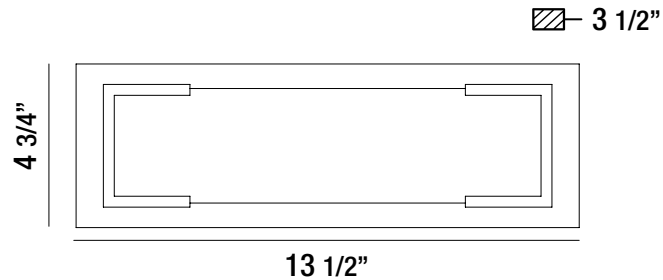

MAMBA SMALL LED

Architectural Outdoor

PROJECT:	
TYPE:	
PO#:	QTY:
COMMENTS:	

FEATURES

- ADA Compliant
- Black Powder Coated Steel Housing
- Clear Glass Outside With Opal White Interior
- ETL/cETL Listed Wet Location For Wall Mount
- IP54 Certified
- LED Light Fixture
- T24 Compliant
- Vertical Or Horizontal Wall Mount
- 120V Only Triac Dimmable Driver
- 4.1 lbs.
- 90 CRI

LINE DRAWING

LINE DRAWING NOT TO SCALE

FINISHES

Black

For RAL Colors
& Custom
Match -
Contact Teron
Lighting Inc.