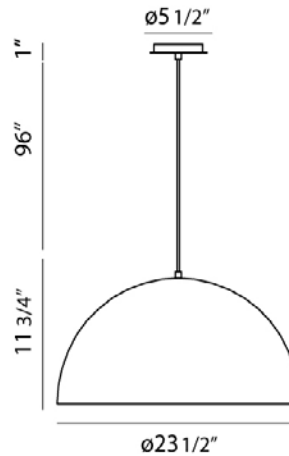

LINE DRAWING

LINE DRAWING NOT TO SCALE

FINISHES

Aluminum

Black/Gold

Black/White

White

For RAL Colors
& Custom
Match -
Contact Teron
Lighting Inc.