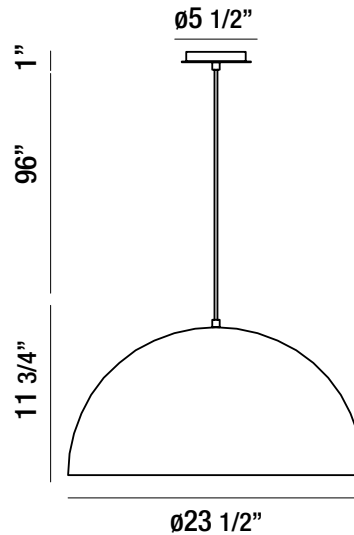

LINE DRAWING

LINE DRAWING NOT TO SCALE

FINISHES

Aluminum

Black/Gold

Black/White

White

For RAL Colors
& Custom
Match -
Contact Teron
Lighting Inc.