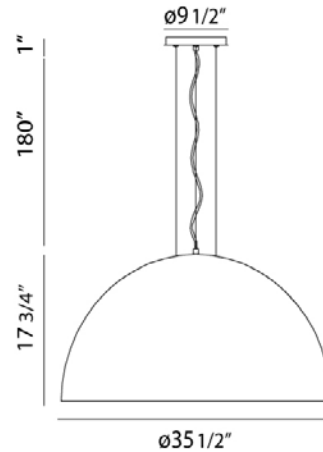

LUXOR MEDIUM

Architectural Indoor

PROJECT:	
TYPE:	
PO#:	QTY:
COMMENTS:	

FEATURES

- Adjustable Wire Cable
- Ceiling Mounted
- Dual Finish Options
- ETL/cETL Listed for Dry Locations
- E26 Bulbs (NOT INCLUDED)
- 3 Total Bulbs

LINE DRAWING

LINE DRAWING NOT TO SCALE

FINISHES

Aluminum

Black/Gold

Black/White

White

For RAL Colors
& Custom
Match -
Contact Teron
Lighting Inc.