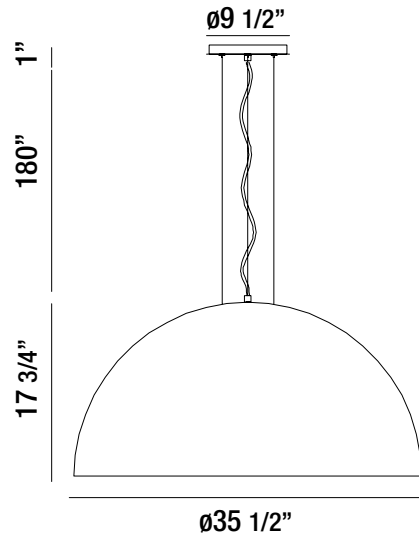

## FEATURES

- Adjustable Wire Cable
- Ceiling Mounted
- Dimmable @ 120V
- Dual Finish Options
- ETL/cETL Listed for Dry Locations
- E26 Bulbs (NOT INCLUDED)
- LED Light Fixture
- 3 Total Bulbs

## LINE DRAWING

LINE DRAWING NOT TO SCALE