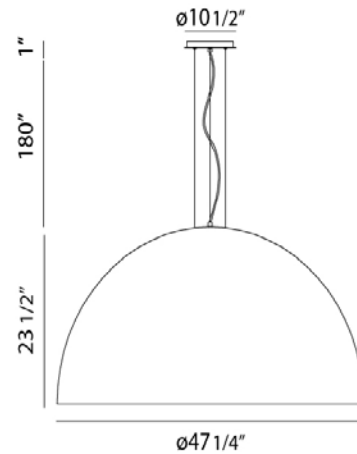

## FEATURES

- Adjustable Wire Cable
- Ceiling Mounted
- Dual Finish Options
- ETL/cETL Listed for Dry Locations
- E26 Bulbs (NOT INCLUDED)
- 5 Total Bulbs

## LINE DRAWING

LINE DRAWING NOT TO SCALE