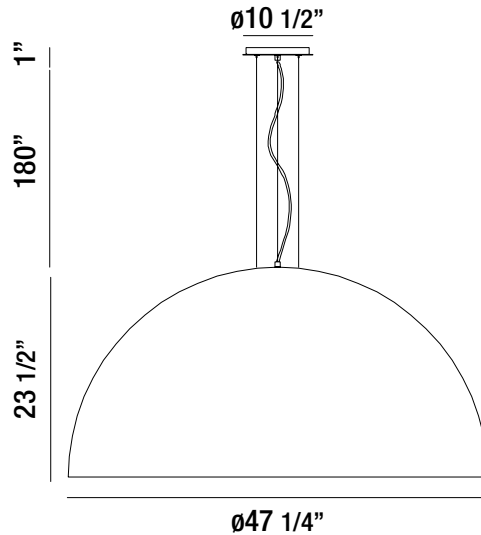

## FEATURES

- Adjustable Wire Cable
- Ceiling Mounted
- Dimmable @ 120V
- Dual Finish Options
- ETL/cETL Listed for Dry Locations
- E26 Bulbs (NOT INCLUDED)
- LED Light Fixture
- T24 Listed
- 5 Total Bulbs

## LINE DRAWING

LINE DRAWING NOT TO SCALE