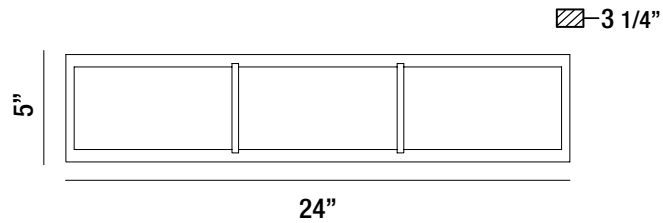

GINETTA SMALL LED

Architectural Indoor

PROJECT:	
TYPE:	
PO#:	QTY:
COMMENTS:	

FEATURES

- ADA Compliant
- Dimmable @ 120V
- ETL/cETL Listed for Damp Locations
- LED Light Fixture
- Steel Composition
- Wall Mounted
- 4 lbs.
- 90 CRI

LINE DRAWING

LINE DRAWING NOT TO SCALE

FINISHES

Chrome

For RAL Colors
& Custom
Match -
**Contact Teron
Lighting Inc.**

GINETTA SMALL LED

Architectural Indoor

Fixture Core