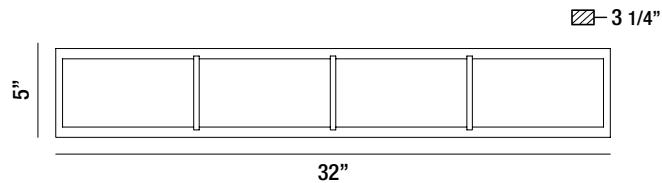

GINETTA LARGE LED

Architectural Indoor

PROJECT:		
TYPE:		
PO#:		QTY:
COMMENTS:		

FEATURES

- ADA Compliant
- Dimmable @ 120V
- ETL/cETL Listed for Damp Locations
- LED Light Fixture
- Steel Composition
- Wall Mounted
- 5.6 lbs.
- 90 CRI

LINE DRAWING

LINE DRAWING NOT TO SCALE

FINISHES

Chrome

For RAL Colors
& Custom
Match -
**Contact Teron
Lighting Inc.**

GINETTA LARGE LED

Architectural Indoor

Fixture Core