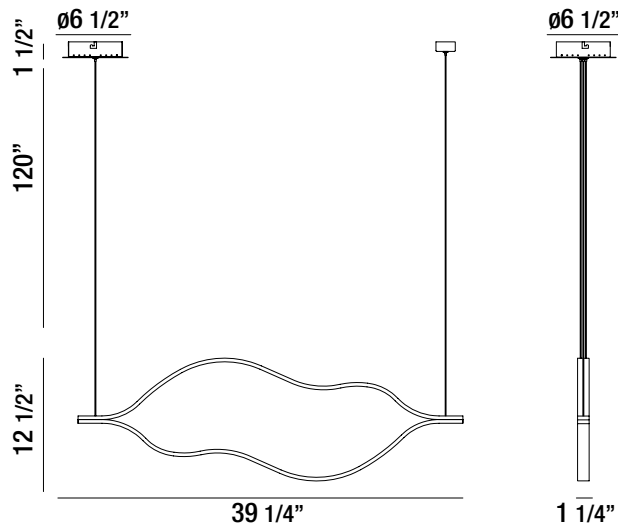

LINE DRAWING

LINE DRAWING NOT TO SCALE

FINISHES

Chrome

Gold

For RAL Colors
& Custom
Match -
Contact Teron
Lighting Inc.