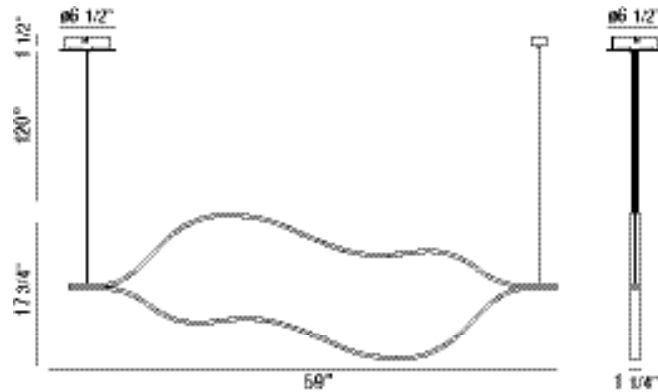

## FEATURES

- Aluminum Composition
- Ceiling Mounted
- Dimmable @ 120V
- LED Light Fixture
- T24 Listed
- 3.8 lbs.
- 80+ CRI

## LINE DRAWING

LINE DRAWING NOT TO SCALE