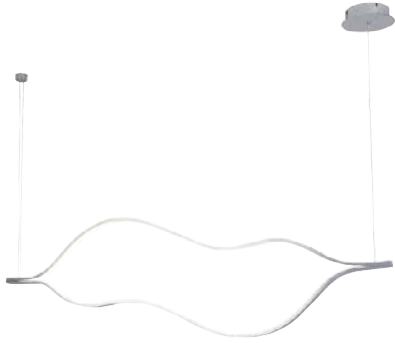

# COULTURE LARGE LED

Architectural Indoor

PROJECT:	
TYPE:	
PO#:	QTY:
COMMENTS:	

## FEATURES

- Aluminum Composition
- Ceiling Mounted
- Dimmable @ 120V
- LED Light Fixture
- T24 Listed
- 3.8 lbs.
- 80+ CRI

## LINE DRAWING

LINE DRAWING NOT TO SCALE