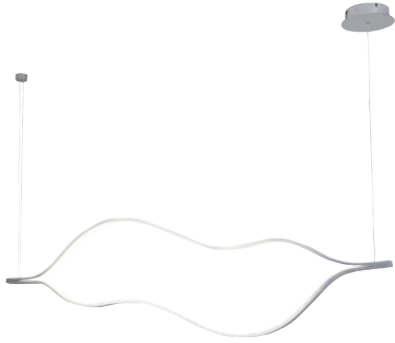

COULTURE LARGE LED

Architectural Indoor

PROJECT:	
TYPE:	
PO#:	QTY:
COMMENTS:	

FEATURES

- Aluminum Composition
- Ceiling Mounted
- Dimmable @ 120V
- LED Light Fixture
- T24 Listed
- 3.8 lbs.
- 80+ CRI

LINE DRAWING

LINE DRAWING NOT TO SCALE

FINISHES

Chrome

Gold

For RAL Colors
& Custom
Match -
**Contact Teron
Lighting Inc.**

COULTURE LARGE LED

Architectural Indoor

Fixture Core

PROJECT:	
TYPE:	
PO#:	QTY:
COMMENTS:	

PRODUCT CODE	SOURCE/WATTAGE	VOLTAGE	DIMMING DRIVER
CLTLG - Coulture Large LED	L31.0-LT900 - 32.0W @ 900mA ELV Low Voltage 2-Wire Dimming Electronic Driver (Leading or Trailing Edge)	120V	TRIAC Dimming @ 120V
ORDER INFO			
CLTLG Example ^	L31.0-LT900	120V	TRIAC

Aesthetics & Options

TRIM	FINISH	COLOR TEMP	OPTIONS
Not Applicable	CM - Chrome GLD - Gold	30K - 3000K Color Temp	Not Applicable
ORDER INFO			
Not Applicable Example ^	CM	30K	Not Applicable

PROD	SOURCE	30K SPECS				
CLTLG	L31.0	<ul style="list-style-type: none"> • 30K - 3000K Color Temp • 2520 LED Source Lumens • 81.3 LED Source Lumens Per Watt • 1851 Delivered Lumens • 59.7 Delivered Lumens Per Watt 				