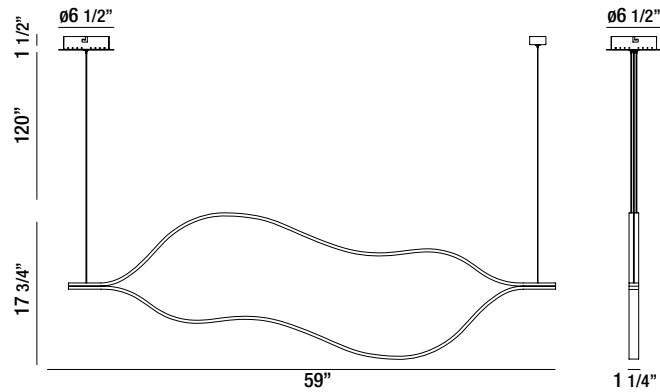

LINE DRAWING

LINE DRAWING NOT TO SCALE

FINISHES

Chrome

Gold

For RAL Colors
& Custom
Match -
**Contact Teron
Lighting Inc.**