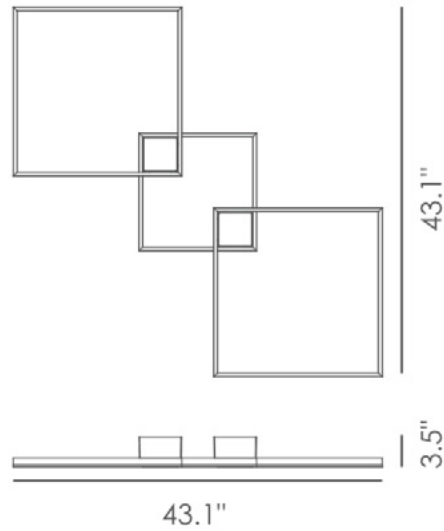

## FEATURES

- Acrylic Lens
- ADA Compliant
- Aluminum Construction
- Ceiling or Wall Mounted
- CRI  $\geq$  90
- Dimmable @ 120V
- Dimmable to 10%
- ETL Listed For Dry Locations
- LED Light Fixture
- 120V
- ~50,000 Hour Rated LED Life

## LINE DRAWING

LINE DRAWING NOT TO SCALE