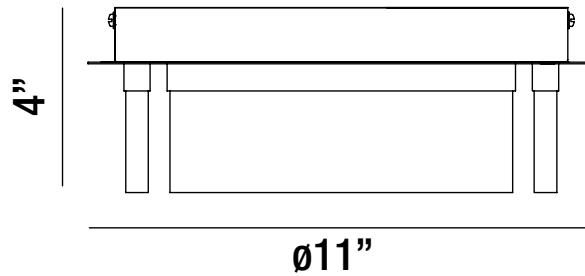

LINE DRAWING

LINE DRAWING NOT TO SCALE

FINISHES

Chrome

For RAL Colors
& Custom
Match -
Contact Teron
Lighting Inc.