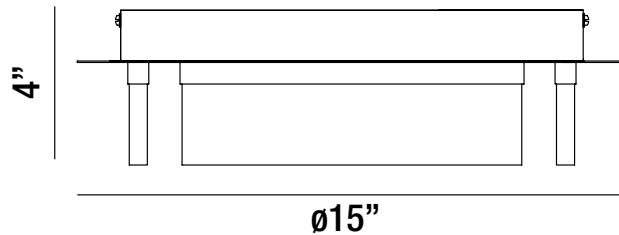

FINISHES

Chrome

For RAL Colors
& Custom
Match -
Contact Teron
Lighting Inc.