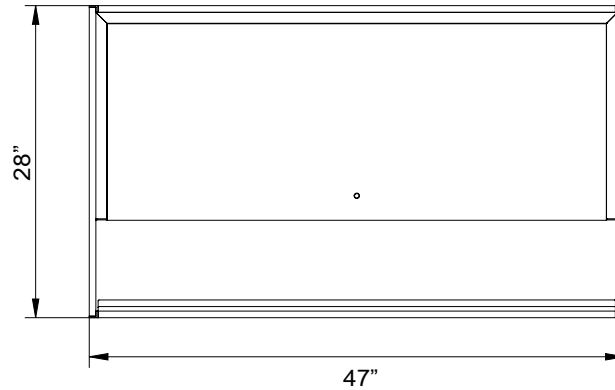

# BELTERA HORIZONTAL SHELF LED

Architectural Indoor

PROJECT:	
TYPE:	
PO#:	QTY:
COMMENTS:	

## FEATURES

- ADA Compliant
- ETL/cETL Listed for Damp Locations
- Glass Composition With Metal Trim
- LED Light Fixture
- T24 Listed
- Wall Mounted
- 22 lbs.
- 80+ CRI

## LINE DRAWING

LINE DRAWING NOT TO SCALE