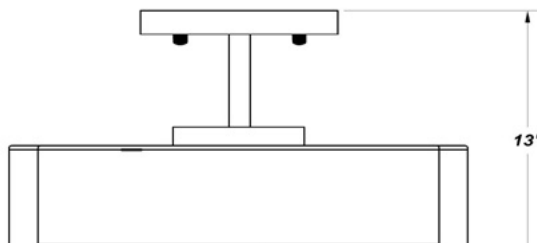

ASTRO PD BFP LED 20"

Architectural Indoor

| | |
|-----------|------|
| PROJECT: | |
| TYPE: | |
| PO#: | QTY: |
| COMMENTS: | |

FEATURES

- Steel Housing with White Finish
- Inner Shade: Off White Decorative Fiber Linen
- Outer Shade: Semi-Clear Silver Decorative Fiber Linen
- Bottom Lens: White High Transmission Acrylic Lens
- ETL/cETL Listed Damp Location
- Energy Star
- Mounts Directly to Surface w/ Two Wall Anchors
- LED Light Fixture
- UL/cUL Listed

LINE DRAWING

LINE DRAWING NOT TO SCALE

FINISHES

Brushed
Nickel

ASTRO PD BFP LED 20"

Architectural Indoor

Fixture Core

| | |
|-----------|------|
| PROJECT: | |
| TYPE: | |
| PO#: | QTY: |
| COMMENTS: | |