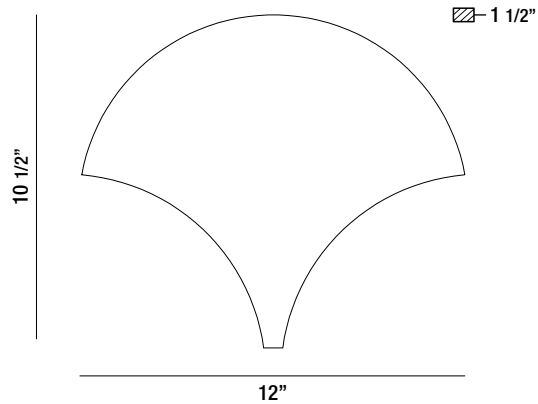

LINE DRAWING

LINE DRAWING NOT TO SCALE