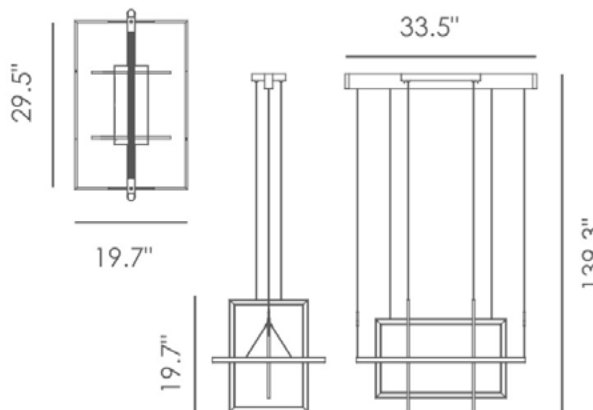

## FEATURES

- Acrylic Lens
- Adjustable Cable
- Aluminum Construction
- Ceiling Mounted
- CRI  $\geq$  90
- Dimmable @ 120V (100% - 10%)
- Dimming Driver Contained In Canopy
- ETL Listed For Dry Locations
- LED Light Fixture
- 120V Only
- 2" Recommended Minimum Cable Length; Max Fixture Length 154.1"
- ~50,000 Hour Rated LED Life

## LINE DRAWING

LINE DRAWING NOT TO SCALE