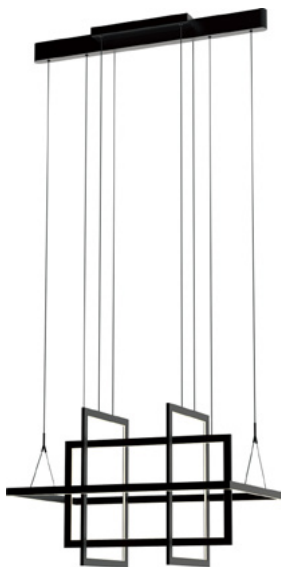

# AREGA SMALL LED

Architectural Indoor

PROJECT:	
TYPE:	
PO#:	QTY:
COMMENTS:	

## FEATURES

- Acrylic Lens
- Adjustable Cable
- Aluminum Construction
- Ceiling Mounted
- CRI  $\geq$  90
- Dimmable @ 120V (100% - 10%)
- Dimming Driver Contained In Canopy
- ETL Listed For Dry Locations
- LED Light Fixture
- 120V Only
- 2" Recommended Minimum Cable Length; Max Fixture Length 154.1"
- ~50,000 Hour Rated LED Life

## FINISHES

Satin Dark  
Gray