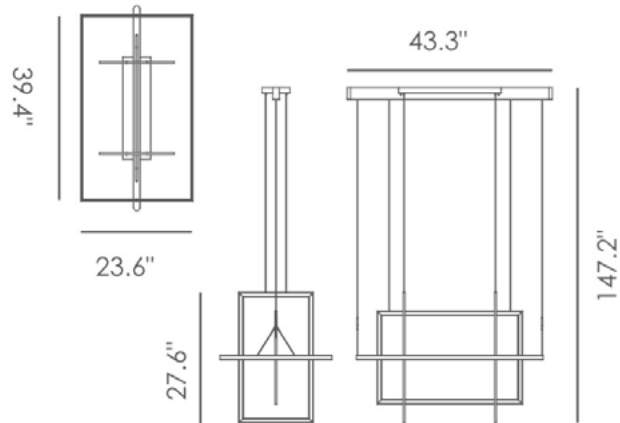

AREGA MEDIUM LED

Architectural Indoor

PROJECT:	
TYPE:	
PO#:	QTY:
COMMENTS:	

FEATURES

- Acrylic Lens
- Adjustable Cable
- Aluminum Construction
- Ceiling Mounted
- CRI \geq 90
- Dimmable @ 120V (100% - 10%)
- Dimming Driver Contained In Canopy
- ETL Listed For Dry Locations
- LED Light Fixture
- 120V Only
- 2" Recommended Minimum Cable Length; Max Fixture Length 154.1"
- ~50,000 Hour Rated LED Life

LINE DRAWING

LINE DRAWING NOT TO SCALE

FINISHES

Satin Dark
Gray

AREGA MEDIUM LED

Architectural Indoor

Fixture Core

PROJECT:	
TYPE:	
PO#:	QTY:
COMMENTS:	