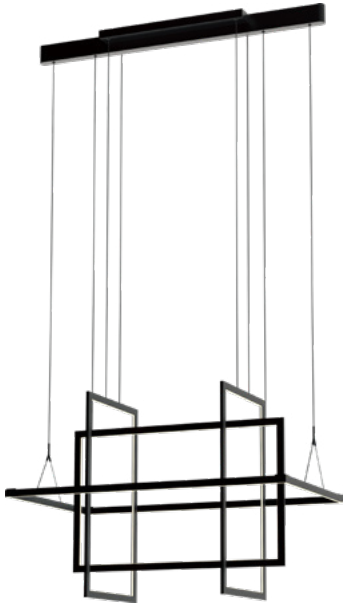

AREGA MEDIUM LED

Architectural Indoor

PROJECT:	
TYPE:	
PO#:	QTY:
COMMENTS:	

FEATURES

- Acrylic Lens
- Adjustable Cable
- Aluminum Construction
- Ceiling Mounted
- CRI \geq 90
- Dimmable @ 120V (100% - 10%)
- Dimming Driver Contained In Canopy
- ETL Listed For Dry Locations
- LED Light Fixture
- 120V Only
- 2" Recommended Minimum Cable Length; Max Fixture Length 154.1"
- ~50,000 Hour Rated LED Life

LINE DRAWING

LINE DRAWING NOT TO SCALE

FINISHES

Satin Dark
Gray

AREGA MEDIUM LED

Architectural Indoor

Fixture Core

PROJECT:	
TYPE:	
PO#:	QTY:
COMMENTS:	

PRODUCT CODE	SOURCE/WATTAGE	VOLTAGE	DIMMING DRIVER
ARM - Arega Medium LED	L80.0-ZE2450 - 80W @ 2450mA ELV Low Voltage 2-Wire Dimming Electronic Driver (Leading or Trailing Edge)	120V	ELV or TRIAC Dimming @ 120V
ORDER INFO			
ARM	L80.0-ZE2450	120V	ELV, TRIAC

Example ^

Aesthetics & Options

TRIM	FINISH	COLOR TEMP	OPTIONS
Not Applicable	SDG - Satin Dark Gray	30K - 3000K Color Temp	Not Applicable
ORDER INFO			
Not Applicable	SDG	30K	Not Applicable

Example ^

PROD	SOURCE	30K SPECS				
ARM	L80.0	<ul style="list-style-type: none"> 30K - 3000K Color Temp 8400 LED Source Lumens 105 LED Source Lumens Per Watt 				