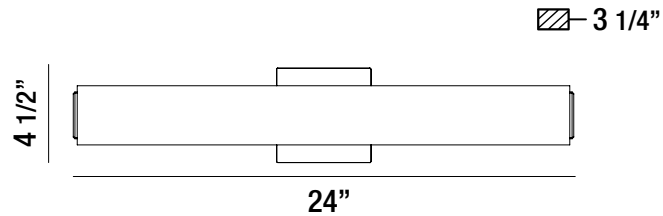

ALPINE V MEDIUM LED

Architectural Indoor

PROJECT:	
TYPE:	
PO#:	QTY:
COMMENTS:	

FEATURES

- ADA Compliant
- Dimmable @ 120V
- ETL/cETL Listed for Damp Locations
- LED Light Fixture
- Steel Composition
- Wall Mounted
- 3.8 lbs.
- 90 CRI

LINE DRAWING

LINE DRAWING NOT TO SCALE

FINISHES

Chrome

For RAL Colors
& Custom
Match -
Contact Teron
Lighting Inc.