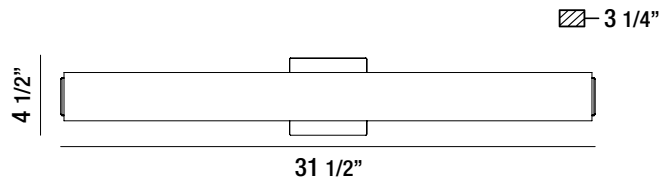

ALPINE V LARGE LED

Architectural Indoor

PROJECT:	
TYPE:	
PO#:	QTY:
COMMENTS:	

FEATURES

- ADA Compliant
- Dimmable @ 120V
- ETL/cETL Listed for Damp Locations
- LED Light Fixture
- Steel Composition
- Wall Mounted
- 3.8 lbs.
- 90 CRI

LINE DRAWING

LINE DRAWING NOT TO SCALE

FINISHES

Chrome

For RAL Colors
& Custom
Match -
Contact Teron
Lighting Inc.

ALPINE V LARGE LED

Architectural Indoor

Fixture Core