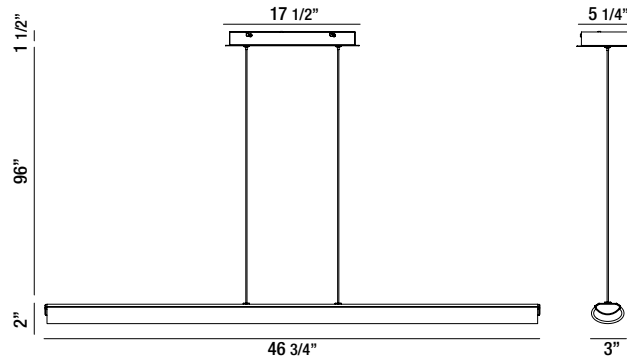

ALPINE P LARGE LED

Architectural Indoor

PROJECT:	
TYPE:	
PO#:	QTY:
COMMENTS:	

FEATURES

- Adjustable Wire Cable
- Ceiling Mounted
- Dimmable @ 120V
- ETL/cETL Listed for Dry Locations
- LED Light Fixture
- Steel Composition
- 7.6 lbs.
- 90 CRI

LINE DRAWING

LINE DRAWING NOT TO SCALE

FINISHES

Chrome

For RAL Colors
& Custom
Match -
Contact Teron
Lighting Inc.

ALPINE P LARGE LED

Architectural Indoor

Fixture Core