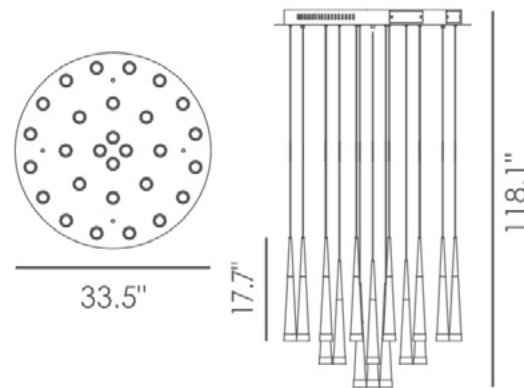

OPEL LARGE LED

Architectural Indoor

PROJECT:	
TYPE:	
PO#:	QTY:
COMMENTS:	

FEATURES

- Acrylic Lens
- Aluminum and Steel Construction
- Ceiling Mounted
- CRI ≥ 90
- Dimmable @ 120V
- Dimmable to 10%
- ETL Listed For Dry Locations
- LED Light Fixture
- 28 Total Lights
- 120V
- ~50,000 Hour Rated LED Life

LINE DRAWING

LINE DRAWING NOT TO SCALE

FINISHES

Satin Dark Gray

Brushed Aluminum

Brushed Gold

OPEL LARGE LED

Architectural Indoor

Example ^

PROD	SOURCE	30K SPECS				
OPL28	L210.0	<ul style="list-style-type: none"> • 30K - 3000K Color Temp • 15480LED Source Lumens • 73.7 LED Source Lumens Per Watt • 6718 Delivered LED Lumens • 32 Delivered LED Lumens Per Watt 				