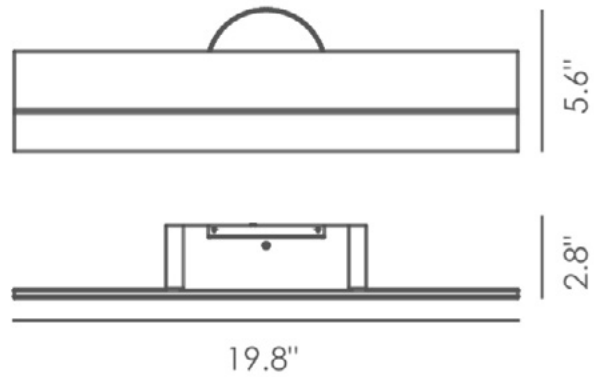

MONZA SMALL VANITY LED

Architectural Indoor

PROJECT:	
TYPE:	
PO#:	QTY:
COMMENTS:	

FEATURES

- Acrylic Lens
- ADA Compliant
- Aluminum Construction
- CRI \geq 90
- Dimmable @ 120V
- Dimmable to 10%
- ETL Listed For Dry Locations
- LED Light Fixture
- Wall Mounted
- 120V
- ~50,000 Hour Rated LED Life

LINE DRAWING

LINE DRAWING NOT TO SCALE

FINISHES

Deep Taupe

Brushed Aluminum

MONZA SMALL VANITY LED

Architectural Indoor

Fixture Core