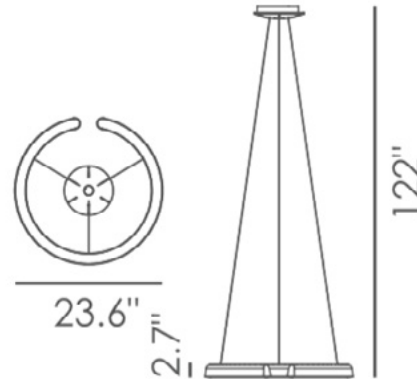

METRO SMALL SINGLE LED

Architectural Indoor

PROJECT:		
TYPE:		
PO#:		QTY:
COMMENTS:		

FEATURES

- Acrylic Lens
- Ceiling Mounted
- CRI \geq 90
- Dimmable @ 120V
- Dimmable to 10%
- ETL Listed For Dry Locations
- LED Light Fixture
- Polyurethane and Steel Construction
- 120V
- ~50,000 Hour Rated LED Life

LINE DRAWING

LINE DRAWING NOT TO SCALE

FINISHES

Matte White

METRO SMALL SINGLE LED

Architectural Indoor

Fixture Core

PROJECT:	
TYPE:	
PO#:	QTY:
COMMENTS:	