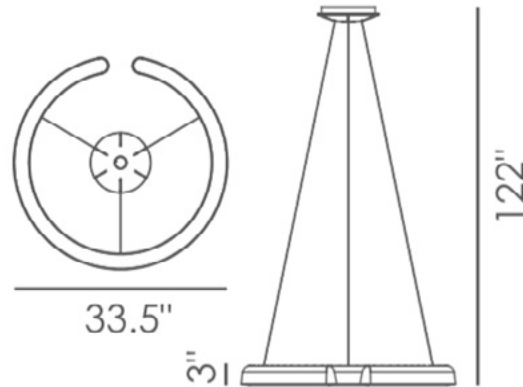

## FEATURES

- Acrylic Lens
- Ceiling Mounted
- CRI  $\geq$  90
- Dimmable @ 120V
- Dimmable to 10%
- ETL Listed For Dry Locations
- LED Light Fixture
- Polyurethane and Steel Construction
- 120V
- ~50,000 Hour Rated LED Life

## LINE DRAWING

LINE DRAWING NOT TO SCALE