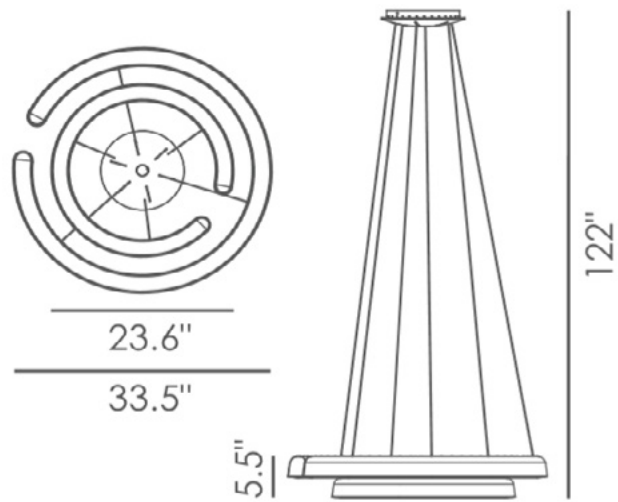

METRO DOUBLE LED

Architectural Indoor

PROJECT:	
TYPE:	
PO#:	QTY:
COMMENTS:	

FEATURES

- Acrylic Lens
- Ceiling Mounted
- CRI \geq 90
- Dimmable @ 120V
- Dimmable to 10%
- ETL Listed For Dry Locations
- LED Light Fixture
- Polyurethane and Steel Construction
- 2 Total Lights
- 120V
- ~50,000 Hour Rated LED Life

LINE DRAWING

LINE DRAWING NOT TO SCALE

FINISHES

Matte White

METRO DOUBLE LED

Architectural Indoor

Fixture Core

PROJECT:	
TYPE:	
PO#:	QTY:
COMMENTS:	