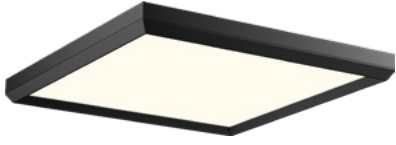

LYNX SQUARE 17.7" LED

Architectural Indoor

PROJECT:	
TYPE:	
PO#:	QTY:
COMMENTS:	

FEATURES

- Acrylic Lens
- Aluminum Construction
- ADA Compliant
- Ceiling or Wall Mounted
- CRI \geq 90
- Dimmable @ 120V
- Dimmable to 10%
- ETL Listed For Dry Locations
- LED Light Fixture
- 120V
- ~50,000 Hour Rated LED Life

LINE DRAWING

LINE DRAWING NOT TO SCALE

FINISHES

Satin Dark
Gray

LYNX SQUARE 17.7" LED

Architectural Indoor

Fixture Core

PROJECT:	
TYPE:	
PO#:	QTY:
COMMENTS:	

Example ^

Aesthetics & Options

TRIM	FINISH	COLOR TEMP	OPTIONS
Not Applicable	SDG - Satin Dark Gray	30K - 3000K Color Temp	Not Applicable
ORDER INFO			
Not Applicable	SDG	30K	Not Applicable

Example ^

PROD	SOURCE	30K SPECS				
LXS17.7	L37.0	<ul style="list-style-type: none"> • 30K - 3000K Color Temp • 3000 LED Source Lumens • 81 LED Source Lumens Per Watt • 1456 Delivered LED Lumens • 39.4 Delivered LED Lumens Per Watt 				