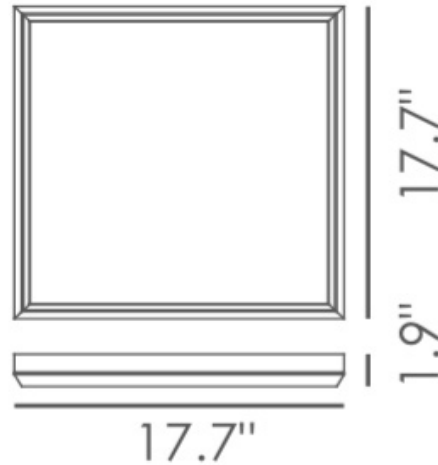

LYNX SQUARE 17.7" LED

Architectural Indoor

PROJECT:	
TYPE:	
PO#:	QTY:
COMMENTS:	

FEATURES

- Acrylic Lens
- Aluminum Construction
- ADA Compliant
- Ceiling or Wall Mounted
- CRI \geq 90
- Dimmable @ 120V
- Dimmable to 10%
- ETL Listed For Dry Locations
- LED Light Fixture
- 120V
- ~50,000 Hour Rated LED Life

LINE DRAWING

LINE DRAWING NOT TO SCALE

FINISHES

Satin Dark
Gray

LYNX SQUARE 17.7" LED

Architectural Indoor

Fixture Core

PROJECT:	
TYPE:	
PO#:	QTY:
COMMENTS:	