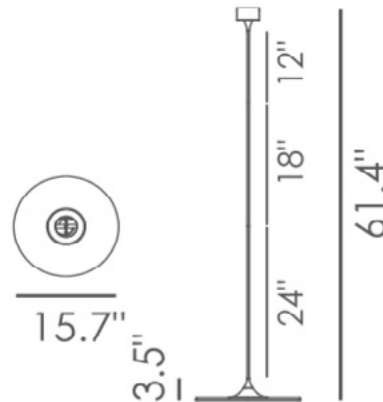

FIRENZA SMALL LED

Architectural Indoor

PROJECT:	
TYPE:	
PO#:	QTY:
COMMENTS:	

FEATURES

- Adjustable Hard Stem (See Stem Details on LINE DRAWING)
- Aluminum Construction
- Ceiling Mounted
- CRI \geq 90
- Dimmable @ 120V (100% - 10%)
- Dimming Driver Contained In Canopy
- ETL Listed For Dry Locations
- LED Light Fixture
- Polystyrene Diffuser Lamp Shade
- 120V Only
- ~50,000 Hour Rated LED Life

LINE DRAWING

LINE DRAWING NOT TO SCALE

FINISHES

Deep Taupe

FIRENZA SMALL LED

Architectural Indoor

Fixture Core

PROJECT:	
TYPE:	
PO#:	QTY:
COMMENTS:	