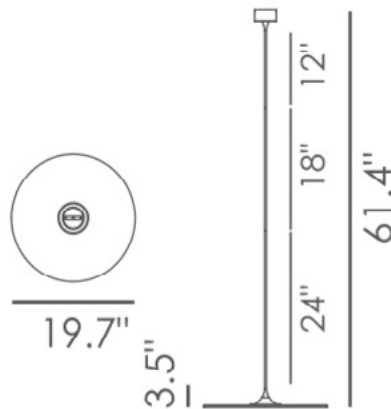

LINE DRAWING

LINE DRAWING NOT TO SCALE