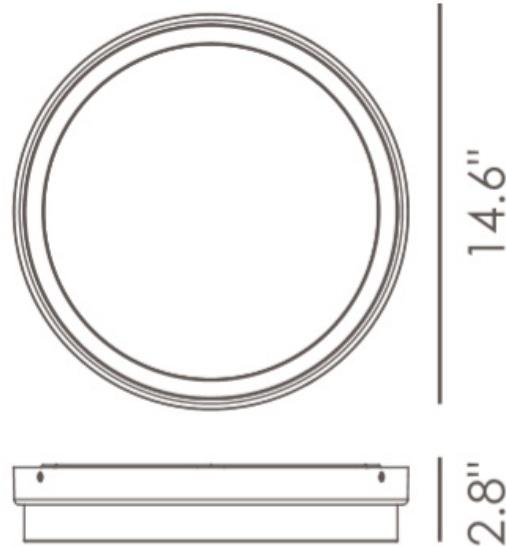

EUROSAT SMALL ROUND LED

Architectural Indoor

PROJECT:	
TYPE:	
PO#:	QTY:
COMMENTS:	

FEATURES

- Acrylic Lens
- ADA Compliant
- Ceiling or Wall Mounted
- CRI \geq 90
- Dimmable @ 120V
- Dimmable to 10%
- ETL Listed For Dry Locations
- LED Light Fixture
- Polyurethane Construction
- 120V
- ~50,000 Hour Rated LED Life

LINE DRAWING

LINE DRAWING NOT TO SCALE

FINISHES

Matte White

EUROSAT SMALL ROUND LED

Architectural Indoor

Fixture Core

PROJECT:	
TYPE:	
PO#:	QTY:
COMMENTS:	

Example ^

Aesthetics & Options

TRIM	FINISH	COLOR TEMP	OPTIONS
Not Applicable	MH - Matte White	30K - 3000K Color Temp	Not Applicable
ORDER INFO			
Not Applicable	MH	30K	Not Applicable

Example ^

PROD	SOURCE	30K SPECS				
EUSR	L22.0	<ul style="list-style-type: none"> • 30K - 3000K Color Temp • 1800 LED Source Lumens • 81.8 LED Source Lumens Per Watt • 809 Delivered LED Lumens • 36.8 Delivered LED Lumens Per Watt 				