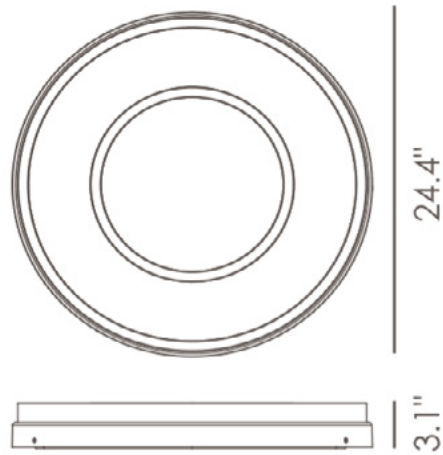

## FEATURES

- Acrylic Lens
- ADA Compliant
- Ceiling or Wall Mounted
- CRI  $\geq$  90
- Dimmable @ 120V
- Dimmable to 10%
- ETL Listed For Dry Locations
- LED Light Fixture
- Polyurethane Construction
- 120V
- 2 Total Lights
- ~50,000 Hour Rated LED Life

## LINE DRAWING

LINE DRAWING NOT TO SCALE