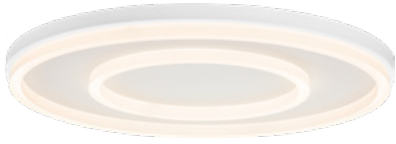

# EUROSAT DOUBLE ROUND LED

Architectural Indoor

PROJECT:	
TYPE:	
PO#:	QTY:
COMMENTS:	

## FEATURES

- Acrylic Lens
- ADA Compliant
- Ceiling or Wall Mounted
- CRI  $\geq$  90
- Dimmable @ 120V
- Dimmable to 10%
- ETL Listed For Dry Locations
- LED Light Fixture
- Polyurethane Construction
- 120V
- 2 Total Lights
- ~50,000 Hour Rated LED Life

## LINE DRAWING

LINE DRAWING NOT TO SCALE